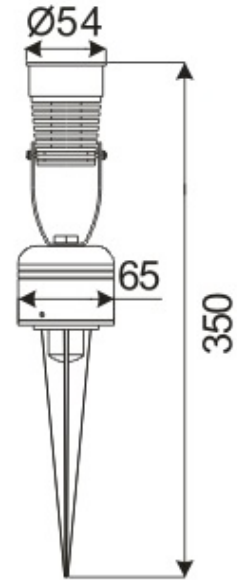

LED Exterior Lighting – LR-E00034

Model No.	LR-E00034
LED Type	CREE XP
LED Q'TY.	7
Beam Angle	30°
Minimum luminous flux(lm)	630
Voltage	120V
LED Watt	7W
Environmental Temperature	- 20~60°C
Environmental Humidity	0%-95%
Safety Class	I
Safety Type	IP44
Material	Aluminium
Driver	Included